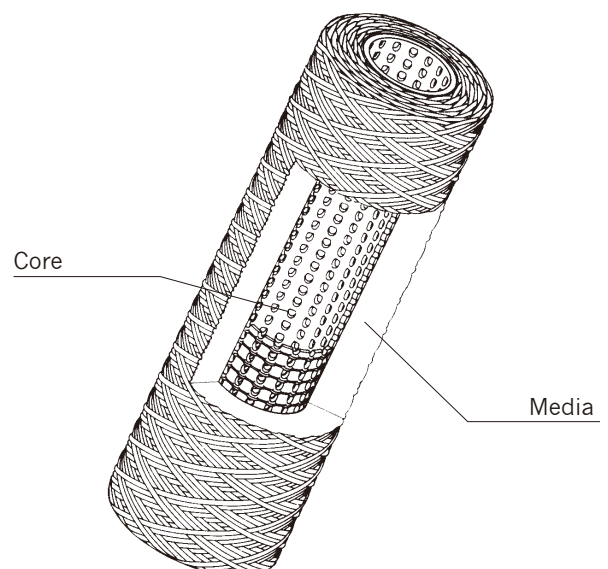

ECP Q Flow Type

For high flow filtration applications

The ECP Q Flow cartridges are string wound filters constructed of Cotton Media and Polypropylene Core, designed for *high flow filtration.

Features

- The ECP Q Flow cartridges make it possible to realize initial cost reduction and space-saving, since a fewer number of cartridges and downsizing of housings are available when compared with standard size of cartridges.
- The ECP Q Flow cartridges provide longer service life, since the ideal density slope from coarse (outside) to fine (inside) is equipped.

Materials of Construction

Differential Pressure vs Flow Rate

Fluid: Refined water (20°C)
Cartridge Length: 250mm

※The data do not include piping pressure drop.

*The above data are based on our test condition, and are not guaranteed value.

Ordering Information

250 L - E C P - 10H

M N C

[Nominal Length]
250 = 250mm
500 = 500mm
750 = 750mm
1000 = 1000mm

[Product Type]

[Micron Rating]
005 = 0.5μm 250 = 25μm
010 = 1.0μm 500 = 50μm
030 = 3.0μm 750 = 75μm
050 = 5.0μm 10H = 100μm
100 = 10μm 15H = 150μm

[Packaging Code]
A = 1pc
B = 6pcs
C = 10pcs

Specification

Product Type		ECP Q Flow Type									
Grade		005	010	030	050	100	250	500	750	10H	15H
Micron Rating (μm)		0.5	1.0	3.0	5.0	10	25	50	75	100	150
Dimen- sions	Length (mm)	250 / 500 / 750 / 1000									
	O.D. (mm)	83.0									
	I. D. (mm)	50.0									
Media		Bleached Cotton									
Core		Polypropylene									
Maximum ΔP (MPa)at 20°C		0.35									
Maximum Operating Temp. (°C)		80									