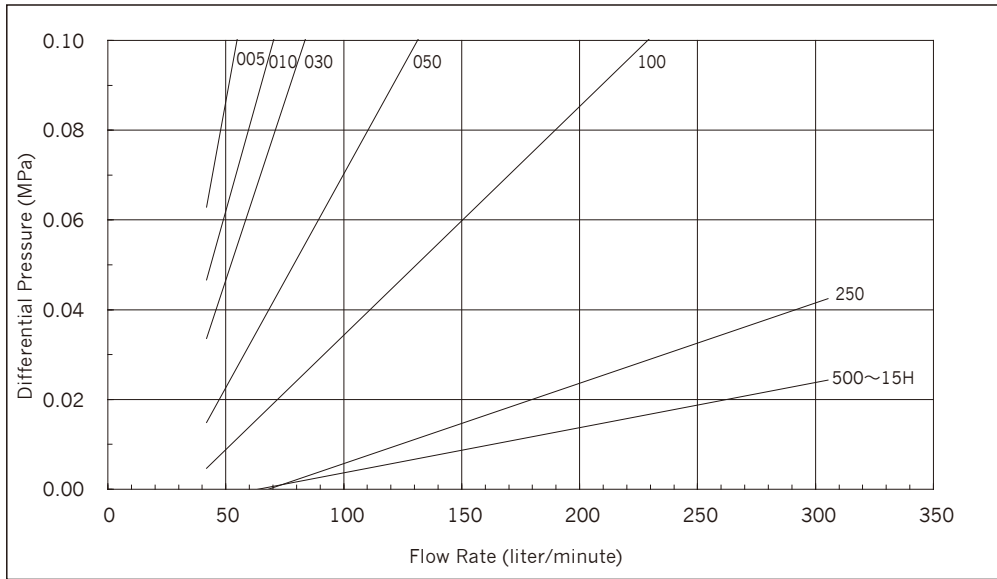

ECP Q Flow Type

For high flow filtration applications

The ECP Q Flow cartridges are string wound filters constructed of Cotton Media and Polypropylene Core, designed for *high flow filtration.

Features

- The ECP Q Flow cartridges make it possible to realize initial cost reduction and space-saving, since a fewer number of cartridges and downsizing of housings are available when compared with standard size of cartridges.
- The ECP Q Flow cartridges provide longer service life, since the ideal density slope from coarse (outside) to fine (inside) is equipped.

Materials of Construction

Differential Pressure vs Flow Rate

Fluid: Refined water (20°C)
Cartridge Length: 250mm

※The data do not include piping pressure drop.

*The above data are based on our test condition, and are not guaranteed value.

Ordering Information

250 L - E C P - 10H

M N C

[Nominal Length]
250 = 250mm
500 = 500mm
750 = 750mm
1000 = 1000mm

[Product Type]

[Micron Rating]
005 = 0.5μm 250 = 25μm
010 = 1.0μm 500 = 50μm
030 = 3.0μm 750 = 75μm
050 = 5.0μm 10H = 100μm
100 = 10μm 15H = 150μm

[Packaging Code]
A = 1pc
B = 6pcs
C = 10pcs

Specification

Product Type		ECP Q Flow Type									
Grade		005	010	030	050	100	250	500	750	10H	15H
Micron Rating (μm)		0.5	1.0	3.0	5.0	10	25	50	75	100	150
Dimen- sions	Length (mm)	250 / 500 / 750 / 1000									
	O.D. (mm)	83.0									
	I. D. (mm)	50.0									
Media		Bleached Cotton									
Core		Polypropylene									
Maximum ΔP (MPa)at 20°C		0.35									
Maximum Operating Temp. (°C)		80									